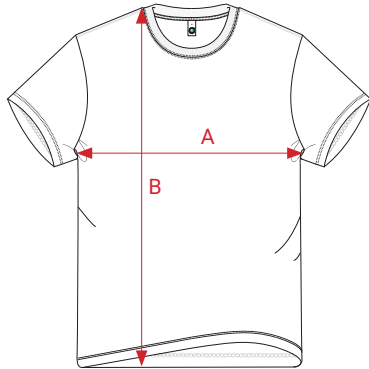

EP185

Product name

Earth Positive Premium Jersey T-shirt

Fibre composition / Yarn type

100% GOTS Organic Cotton Compact Spun

Fabric type / Weight

Jersey 5.5 oz/yd² 185 g/m²

Commodity code

6109 1000 10

Origin

India

Available sizes

XS S M L XL 2XL 3XL

Certifications

Available colours

Size spec

Size	Width (A)		Length (B)	
	cm	inch	cm	inch
XS	47	18½	68	26¾
S	50	19¾	70	27½
M	53	20¾	72	28¼
L	56	22	74	29¼
XL	60	23½	76	30
2XL	64	25¼	78	30¾
3XL	68	26¾	80	31½